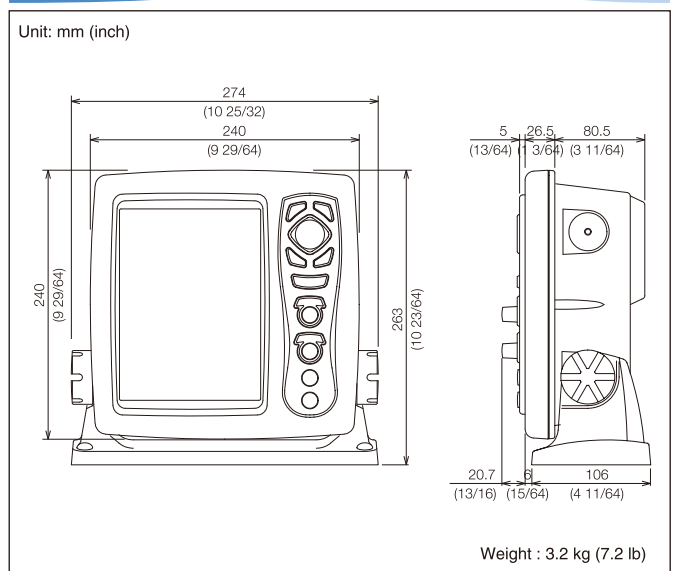

DIMENSIONS AND WEIGHT

• Design and specifications are subject to change without notice.

KODEN Koden Electronics Co., Ltd.

Tamagawa Office:
2-13-24 Tamagawa, Ota-ku, Tokyo, 146-0095 Japan
Tel: +81-3-3756-6501 Fax: +81-3-3756-6509
Uenohara Office:
5278 Uenohara, Uenohara-shi, Yamanashi, 409-0112 Japan
Tel: +81-554-20-5860 Fax: +81-554-20-5875

overseas@koden-electronics.co.jp

www.koden-electronics.co.jp

Safety precaution

To ensure proper and safe use of the equipment, please carefully read and follow the instructions in the Operation Manual.

For details, please contact: