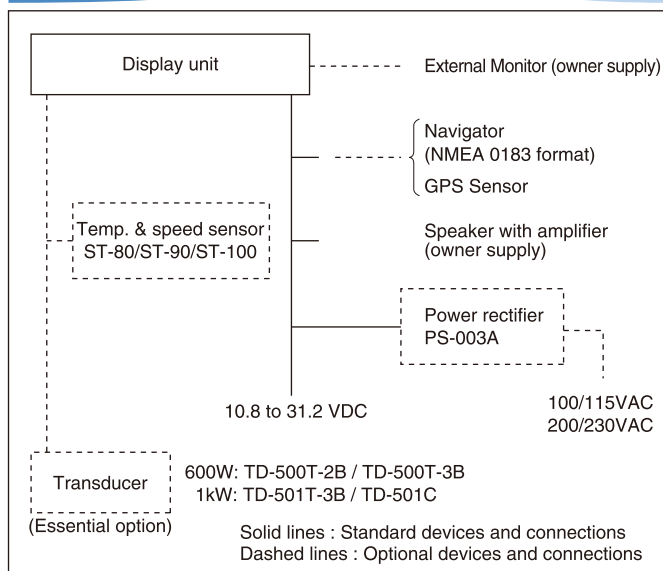

RGB Output to VGA Monitor

- RGB output available for connecting external VGA monitor. You can see what is happening even when you are away from main display.

Sona-Tone™

- Exclusive Sona-Tone™ identifies what's under your boat with different sounds for fish and schools of fish

Easy Operation

- Simply arranged keypad, knob and comprehensive on-screen menus give easy access to all system functions.

Store Image

- Stores up to 10 screen images in built-in memory for recall later by "one-touch".
- Great for recalling a potential hot spot for review later.

Fishing Hot Spot

- Leads you back to your favorite fishing hot spots or other previously saved positions in memory with input from optional GPS sensor.

Auto Function

- For best performance the Auto function mode chooses the most reliable setting for such functions as Gain, Range, and Shift.

Sunlight Viewable

- Brilliant 8.4" color LCD display with 8, 16 or 64 color levels and an anti-reflective coating for excellent readability in direct sunlight.

EQUIPMENT LIST

Standard equipment	Display unit with hard cover, Mounting bracket	1 set
	DC power cable, Installation material, Spare parts, Accessories and Operation manual, Quick reference	1 set
Essential option	Transducer	
Options	Temp. & speed sensor, Connection cables for external devices, Inner-hull kit, Power rectifier, AC Power cable	

CONNECTIONS

SPECIFICATIONS

Model	CVS-128
Power output	600 W / 1 kW
Display size / type	8.4 inch color TFT LCD
Display resolution	640 x 480 pixels
Presentation colors	64 colors / 16 colors / 8 colors / Monochrome + background color (blue, dark blue, black, white, Nighttime color, other 5 colors)
Language	Chinese, English, French, Greek, Italian, Japanese, Korean, Spanish, Thai
Output frequency	Dual 50 / 200 kHz
Basic range	2.5 to 1200 (Meter), 10 to 3600 (Feet), 2.5 to 700 (Fathom / I.Fathom). Choice of 8 ranges with 31 selectable depths in each range.
Zoom range	2.5 to 200 (Meter) 23 steps 10 to 650 (Feet) 23 steps 2.5 to 150 (Fathom / I.Fathom) 23 steps
Image shift	Auto or Manual 0 to 300 (Meter / Fathoms / I.Fathom) or 0 to 1000 (Feet)
Presentation modes	High frequency, Low frequency, Dual frequency, Zoom image (Bottom lock, Bottom dis-crimination, Bottom zoom, Zoom, Sea bottom partial zoom), Nav mode A-scope display can be added to all above modes Left and right divided
Alarms	Bottom alarm, Fish alarm, Temperature alarm*, Speed alarm**, Arrival alarm***, XTE alarm***
Image speed	9 steps & stop
Auto functions	Depth range, Shift, Gain
Distance unit	m, fm, l.fm, ft
Input data format and sentences	NMEA0183 (GGA, GLL, HDT, MTW, MWV, RMC, VHW, VTG, ZDA)
Output data format and sentences	NMEA0183 (DBT, DPT, GGA, GLL, HDT, MTW, MWV, RMC, TLL, VHW, VTG, ZDA)
NMEA input/output ports	1
Functions	Interference rejection, Color rejection, Depth marker (VRM), Noise rejection, White line Draft adjustment, Temperature correct, Boat speed correct, Background color change Store Image (10 images), Sona-Tone, Fishing Hot Spot, Event memory Simple plotter, Panel illumination, Power reduction
Power supply	10.8 to 31.2 VDC
Power consumption	25W or less (at 12VDC)
Environmental	
Water protection	IPX5
Operating temperature	-15°C to +55°C

* Requires temperature data from Temp sensor

** Requires speed data from speed sensor or GPS sensor

*** Requires speed data from GPS sensor