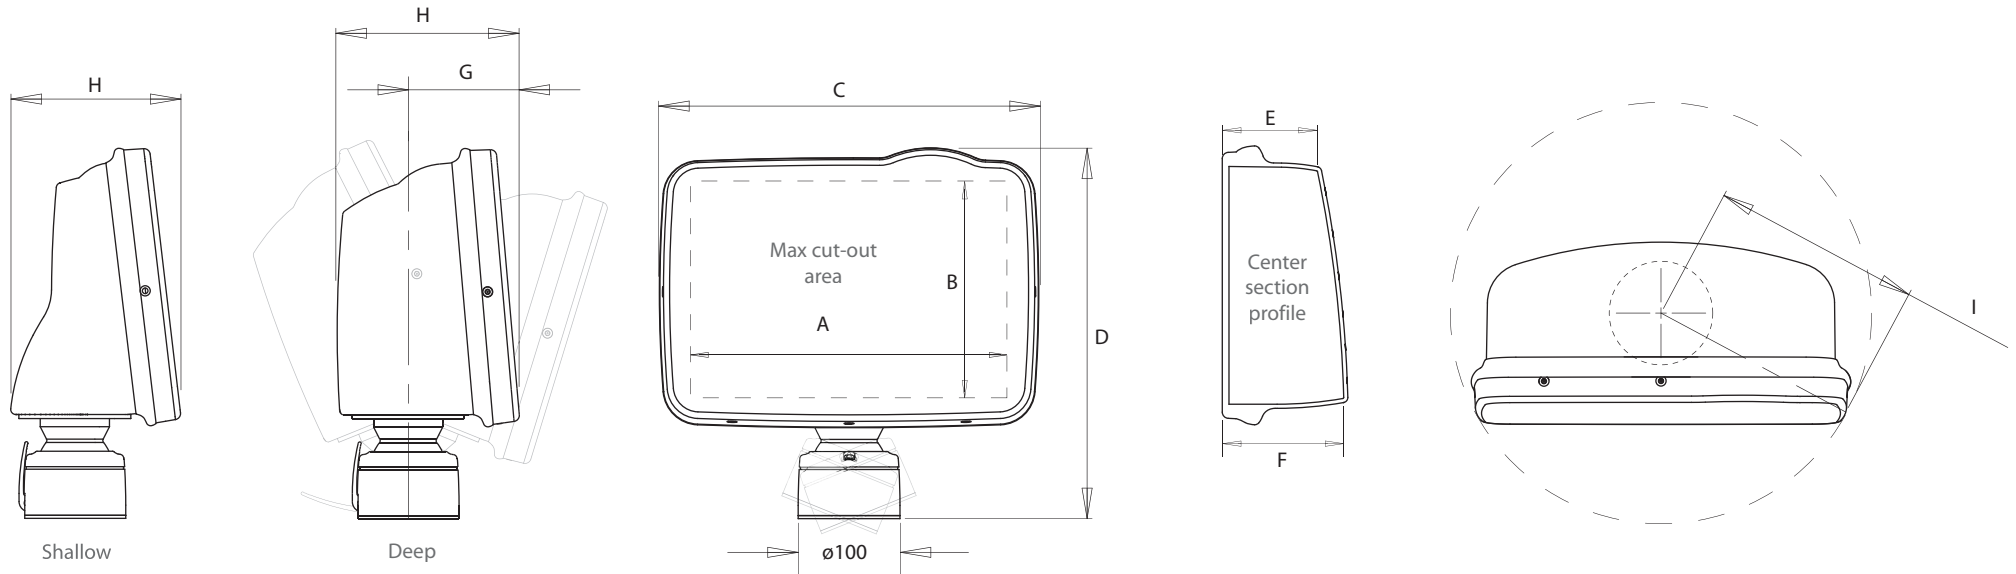

# Deck Pod

For help & information  
 email: [technical@scanstrut.com](mailto:technical@scanstrut.com)  
 tel: +44 (0) 1803 863800

	A mm / inches	B mm / inches	C mm / inches	D mm / inches	E mm / inches	F mm / inches	G mm / inches	H mm / inches	I mm / inches
<b>SPD-8S</b>	322/12.7	218/8.6	372/14.6	364/14.3	91/3.6	—	109/4.3	167/6.6	207/8.1
<b>SPD-8D</b>					152/6.0	171/6.7			
<b>SPD-12S</b>	381/15.0	260/10.2	436/17.2	408/16.1	120/4.7	—	110/4.3	178/7.0	232/9.1
<b>SPD-12D</b>					163/6.4	188/7.4			
<b>SPD-15</b>	418/16.5	318/12.5	484/19.1	469/18.5	147/5.8	177/7.0	99/3.9	195/7.7	247/9.7

**SCANSTRUT**  
 INSTALLATION SOLUTIONS FOR MARINE ELECTRONICS™