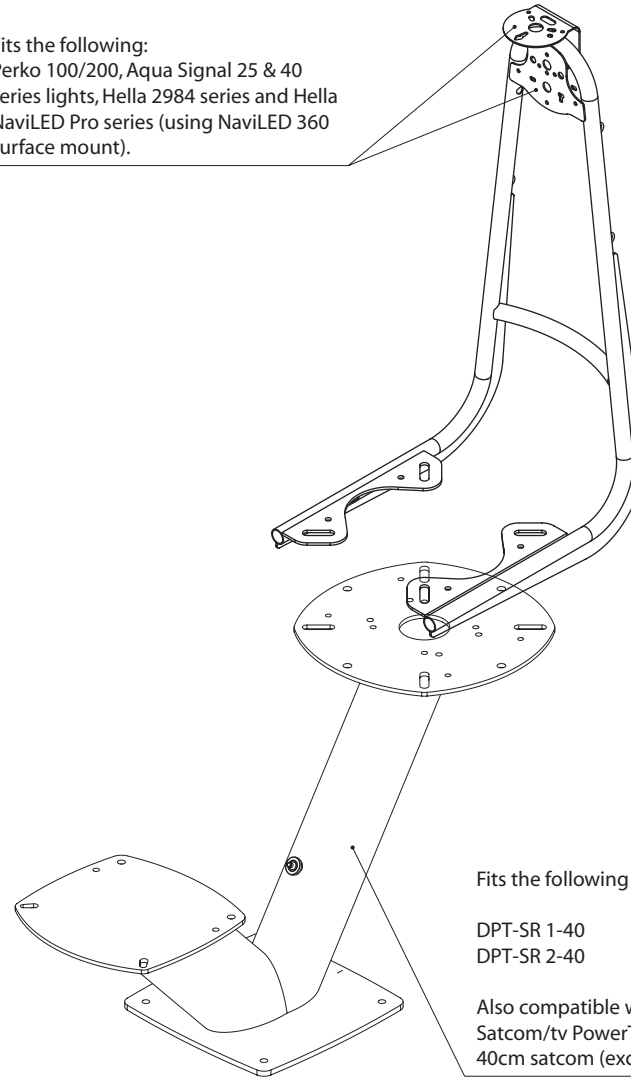

Gantry Mount for Dual PowerTower® - SC114-40

For help & information
email: technical@scanstrut.com
tel: +44 (0) 1803 863800

Fits the following:
Perko 100/200, Aqua Signal 25 & 40 series lights, Hella 2984 series and Hella NavILED Pro series (using NavILED 360 surface mount).

Fits the following dual PowerTowers® only:

DPT-SR 1-40
DPT-SR 2-40

DPT-SO 1-40
DPT-SO 2-40

Also compatible with Aluminium, Stainless and Satcom/tv PowerTower® when installed with 30cm & 40cm satcom (excl. Fleet 33 & 55).

SCANSTRUT
INSTALLATION SOLUTIONS FOR MARINE ELECTRONICS™

Gantry Mount for Dual PowerTower® - SC114-60

For help & information
email: technical@scanstrut.com
tel: +44 (0) 1803 863800

Fits the following:
Perko 100/200, Aqua Signal 25 & 40 series lights, Hella 2984 series and Hella NaviLED Pro series (using NaviLED 360 surface mount).

Fits the following dual PowerTowers® only:

DPT-SR 1-60
DPT-SR 2-60

DPT-SO 1-60
DPT-SO 2-60

Also compatible with Satcom/tv PowerTower® when installed with a 60cm satcom (excl. Fleet 33 & 55).

SCANSTRUT
INSTALLATION SOLUTIONS FOR MARINE ELECTRONICS™