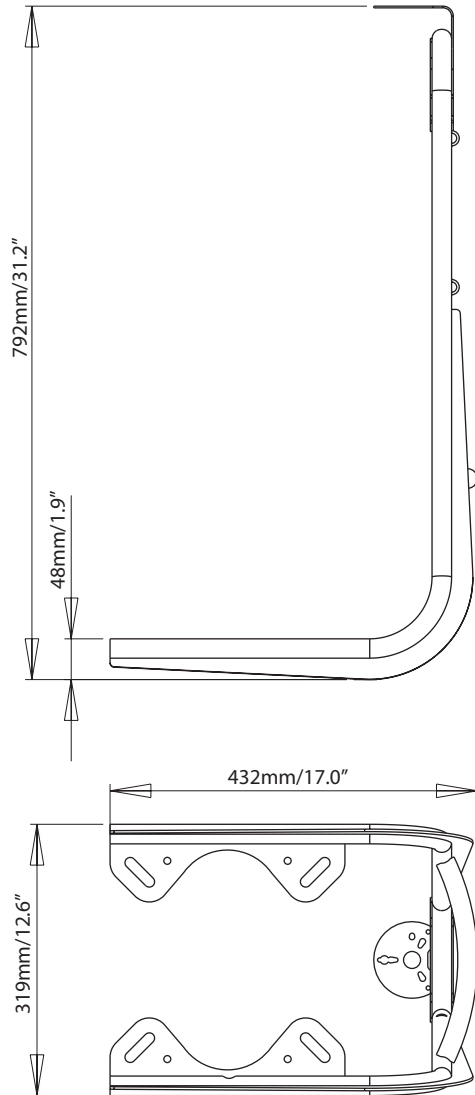

Gantry Mount for Dual PowerTower® - SC114-40

For help & information
email: technical@scanstrut.com
tel: +44 (0) 1803 863800

Fits the following:
Perko 100/200, Aqua Signal 25 & 40 series lights, Hella 2984 series and Hella NavILED Pro series (using NavILED 360 surface mount).

Fits the following dual PowerTowers® only:

DPT-SR 1-40
DPT-SR 2-40

DPT-SO 1-40
DPT-SO 2-40

Also compatible with Aluminium, Stainless and Satcom/tv PowerTower® when installed with 30cm & 40cm satcom (excl. Fleet 33 & 55).

SCANSTRUT
INSTALLATION SOLUTIONS FOR MARINE ELECTRONICS™

Gantry Mount for Dual PowerTower® - SC114-60

For help & information
email: technical@scanstrut.com
tel: +44 (0) 1803 863800

Fits the following:
Perko 100/200, Aqua Signal 25 & 40 series lights, Hella 2984 series and Hella NaviLED Pro series (using NaviLED 360 surface mount).