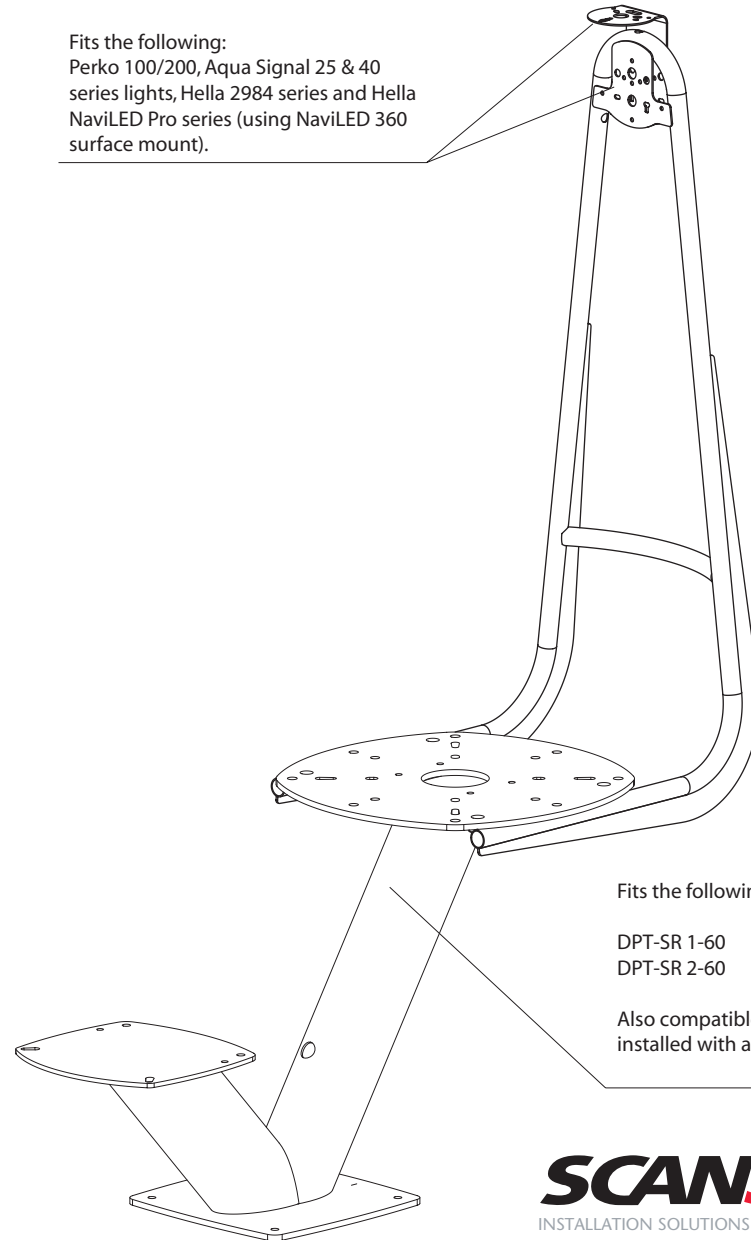

Gantry Mount for Dual PowerTower® - SC114-40

For help & information
email: technical@scanstrut.com
tel: +44 (0) 1803 863800

Fits the following:
Perko 100/200, Aqua Signal 25 & 40 series lights, Hella 2984 series and Hella NavILED Pro series (using NavILED 360 surface mount).

Fits the following dual PowerTowers® only:

DPT-SR 1-40
DPT-SR 2-40

DPT-SO 1-40
DPT-SO 2-40

Also compatible with Aluminium, Stainless and Satcom/tv PowerTower® when installed with 30cm & 40cm satcom (excl. Fleet 33 & 55).

SCANSTRUT
INSTALLATION SOLUTIONS FOR MARINE ELECTRONICS™

Gantry Mount for Dual PowerTower® - SC114-60

For help & information
email: technical@scanstrut.com
tel: +44 (0) 1803 863800

Fits the following:
Perko 100/200, Aqua Signal 25 & 40 series lights, Hella 2984 series and Hella NaviLED Pro series (using NaviLED 360 surface mount).

Fits the following dual PowerTowers® only:

DPT-SR 1-60
DPT-SR 2-60

DPT-SO 1-60
DPT-SO 2-60

Also compatible with Satcom/tv PowerTower® when installed with a 60cm satcom (excl. Fleet 33 & 55).

SCANSTRUT
INSTALLATION SOLUTIONS FOR MARINE ELECTRONICS™