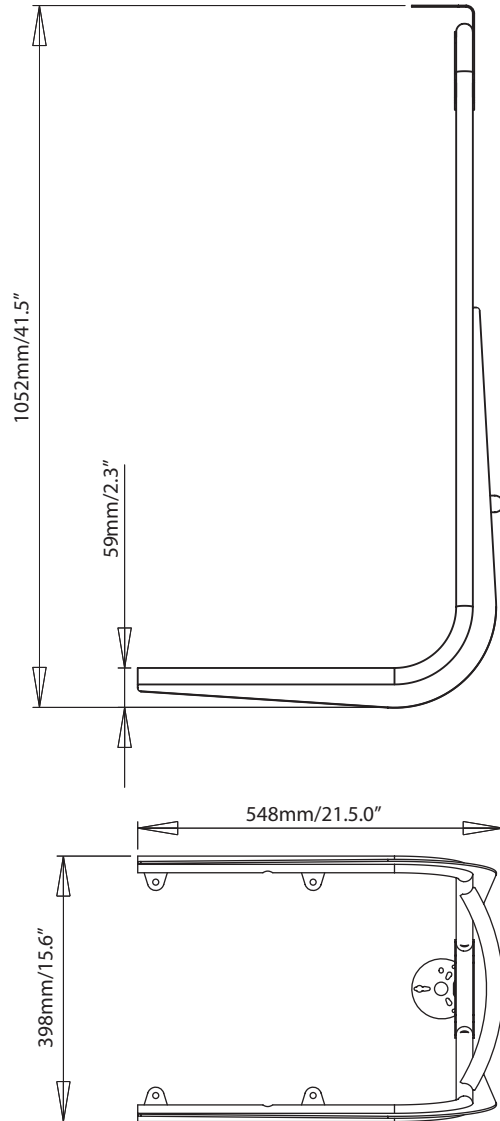

Gantry Mount for Dual PowerTower® - SC114-40

For help & information
email: technical@scanstrut.com
tel: +44 (0) 1803 863800

Fits the following:
Perko 100/200, Aqua Signal 25 & 40 series lights, Hella 2984 series and Hella NavILED Pro series (using NavILED 360 surface mount).

Fits the following dual PowerTowers® only:

DPT-SR 1-40
DPT-SR 2-40

DPT-SO 1-40
DPT-SO 2-40

Also compatible with Aluminium, Stainless and Satcom/tv PowerTower® when installed with 30cm & 40cm satcom (excl. Fleet 33 & 55).

SCANSTRUT
INSTALLATION SOLUTIONS FOR MARINE ELECTRONICS™

Gantry Mount for Dual PowerTower® - SC114-60

For help & information
email: technical@scanstrut.com
tel: +44 (0) 1803 863800

Fits the following:
Perko 100/200, Aqua Signal 25 & 40 series lights, Hella 2984 series and Hella NaviLED Pro series (using NaviLED 360 surface mount).