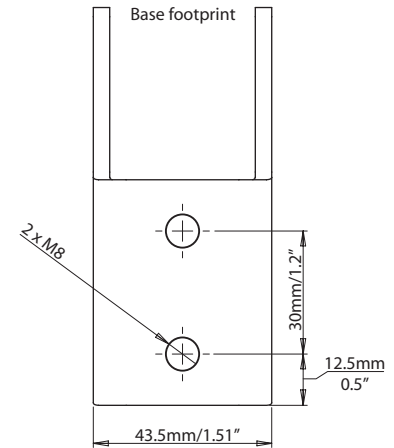

# Self Levelling Radar Mount - Backstay - LMB A1/2

For help & information  
 email: [technical@scanstrut.com](mailto:technical@scanstrut.com)  
 tel: +44 (0) 1803 863800

**SCANSTRUT**  
 INSTALLATION SOLUTIONS FOR MARINE ELECTRONICS™

# Self Levelling Radar Mount - Backstay - LMB F1/2

For help & information  
 email: [technical@scanstrut.com](mailto:technical@scanstrut.com)  
 tel: +44 (0) 1803 863800

Mounting pole extrusion - outer profile