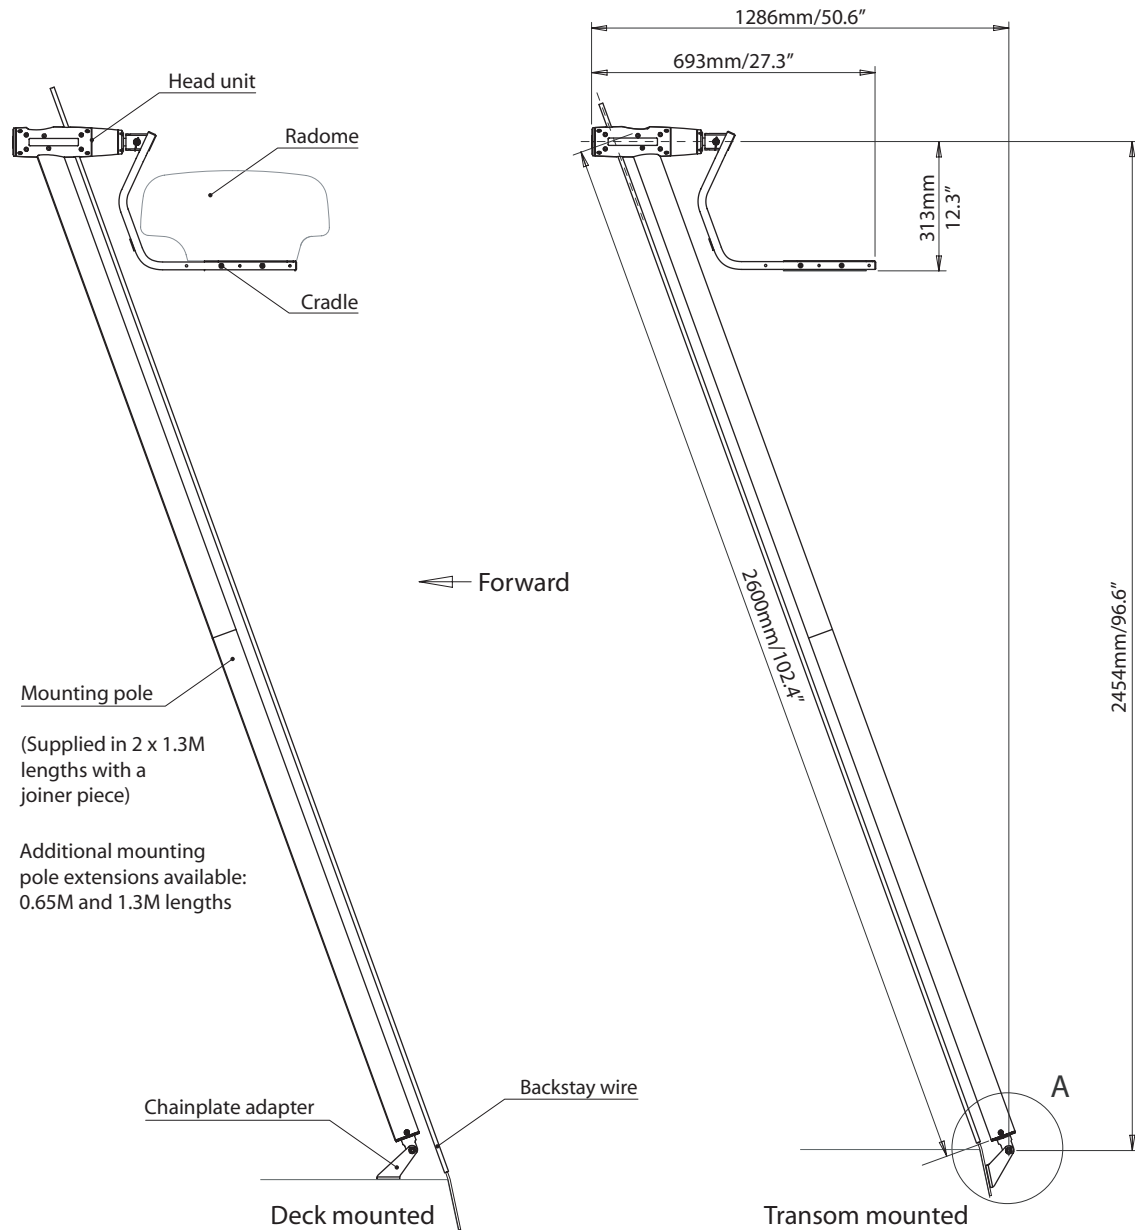

# Self Levelling Radar Mount - Backstay - LMB A1/2

For help & information  
 email: [technical@scanstrut.com](mailto:technical@scanstrut.com)  
 tel: +44 (0) 1803 863800

**SCANSTRUT**  
 INSTALLATION SOLUTIONS FOR MARINE ELECTRONICS™

# Self Levelling Radar Mount - Backstay - LMB F1/2

For help & information  
 email: [technical@scanstrut.com](mailto:technical@scanstrut.com)  
 tel: +44 (0) 1803 863800

Mounting pole extrusion - outer profile