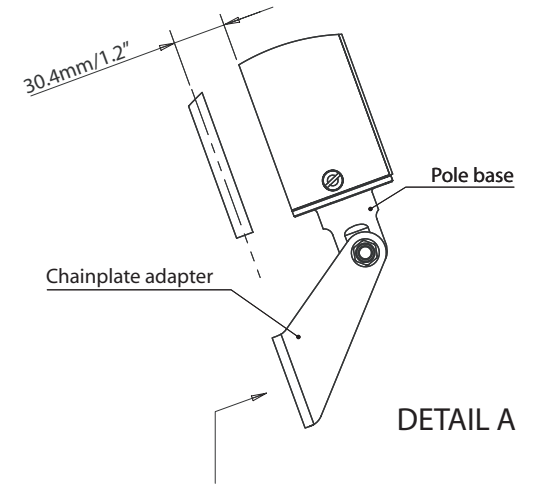

# Self Levelling Radar Mount - Backstay - LMB A1/2

For help & information  
 email: [technical@scanstrut.com](mailto:technical@scanstrut.com)  
 tel: +44 (0) 1803 863800

**SCANSTRUT**  
 INSTALLATION SOLUTIONS FOR MARINE ELECTRONICS™

# Self Levelling Radar Mount - Backstay - LMB F1/2

For help & information  
 email: [technical@scanstrut.com](mailto:technical@scanstrut.com)  
 tel: +44 (0) 1803 863800

Mounting pole extrusion - outer profile