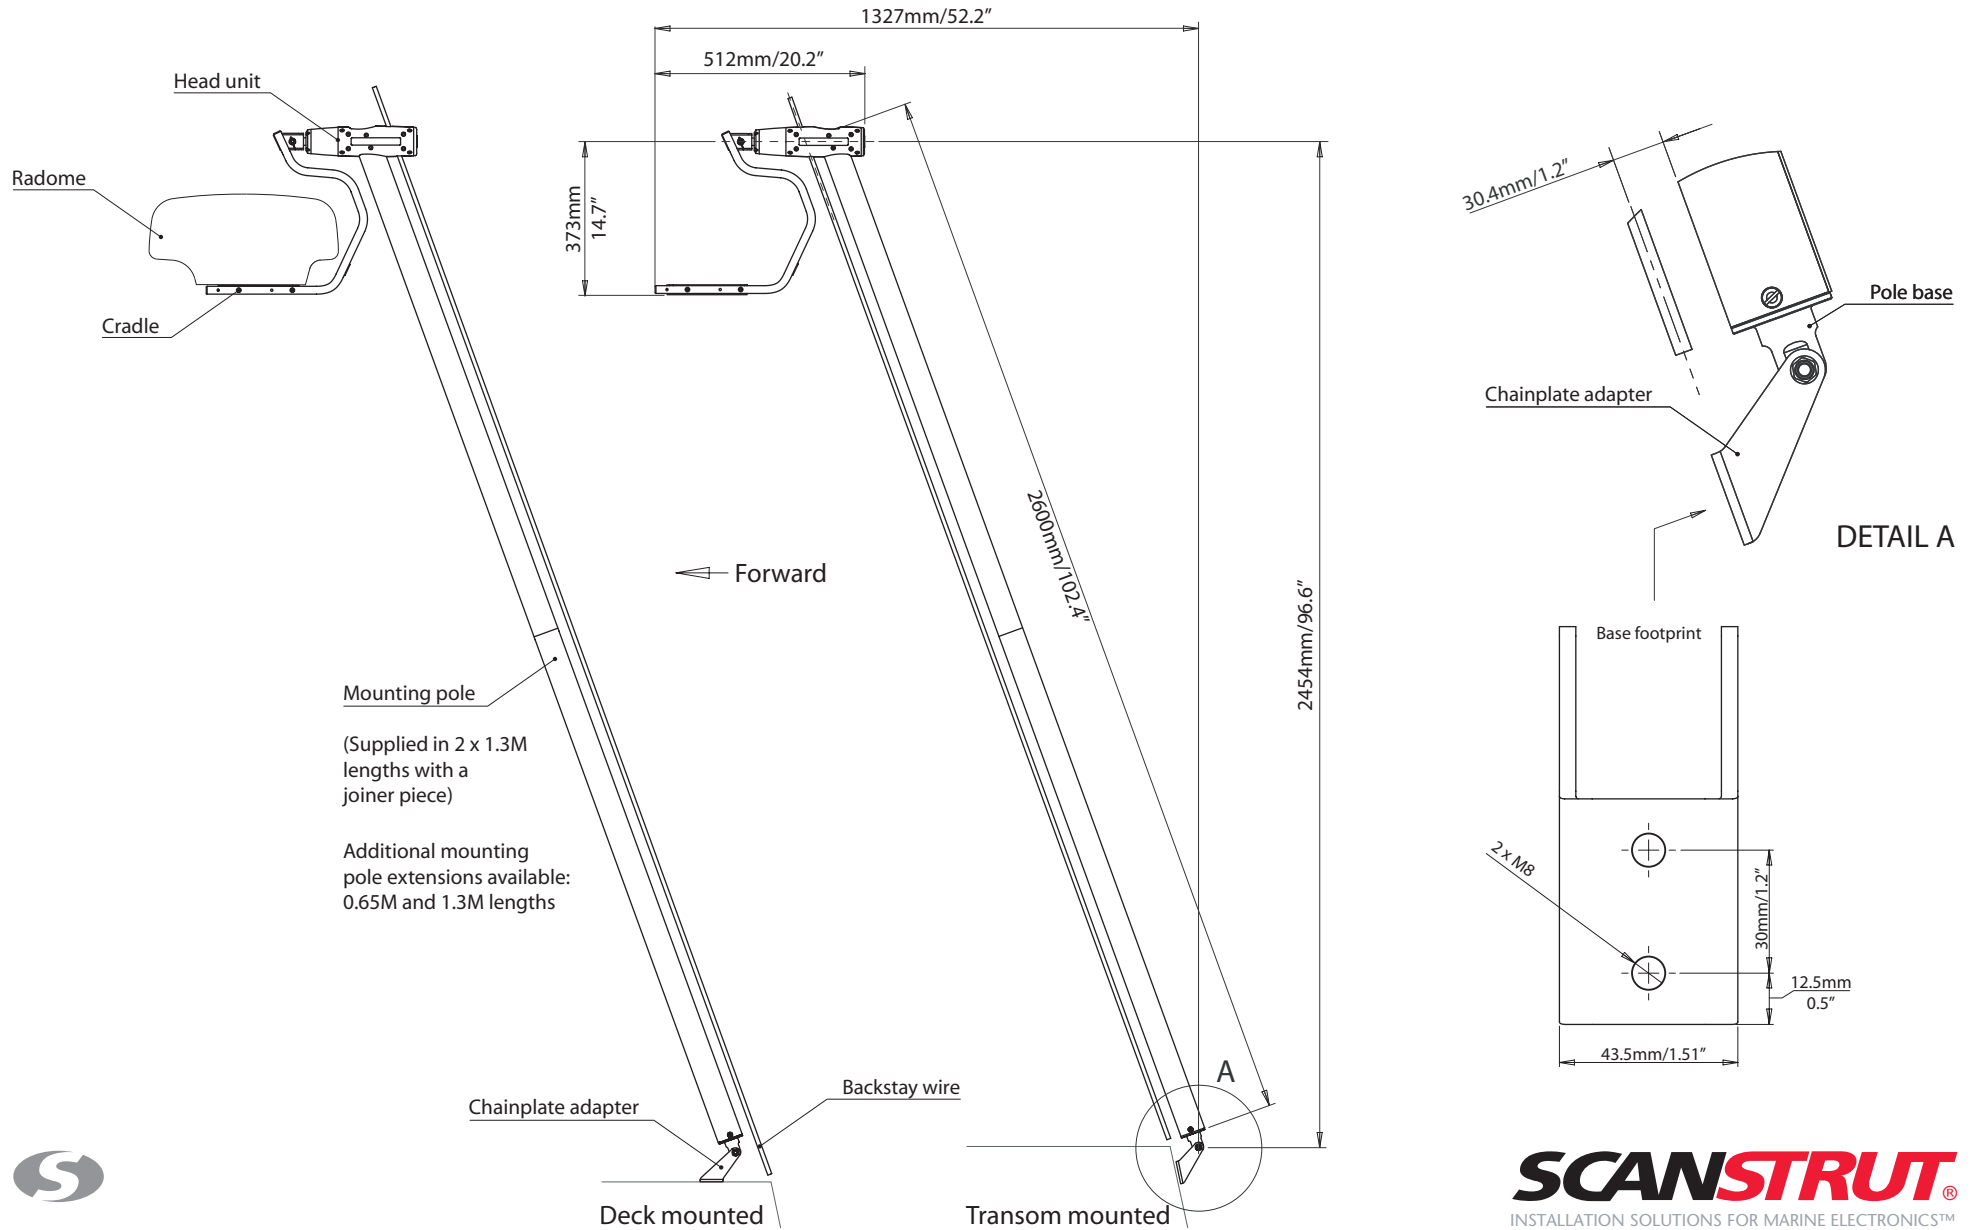

# Self Levelling Radar Mount - Backstay - LMB A1/2

For help & information  
 email: [technical@scanstrut.com](mailto:technical@scanstrut.com)  
 tel: +44 (0) 1803 863800

**SCANSTRUT**  
 INSTALLATION SOLUTIONS FOR MARINE ELECTRONICS™

# Self Levelling Radar Mount - Backstay - LMB F1/2

For help & information  
 email: [technical@scanstrut.com](mailto:technical@scanstrut.com)  
 tel: +44 (0) 1803 863800

Mounting pole extrusion - outer profile