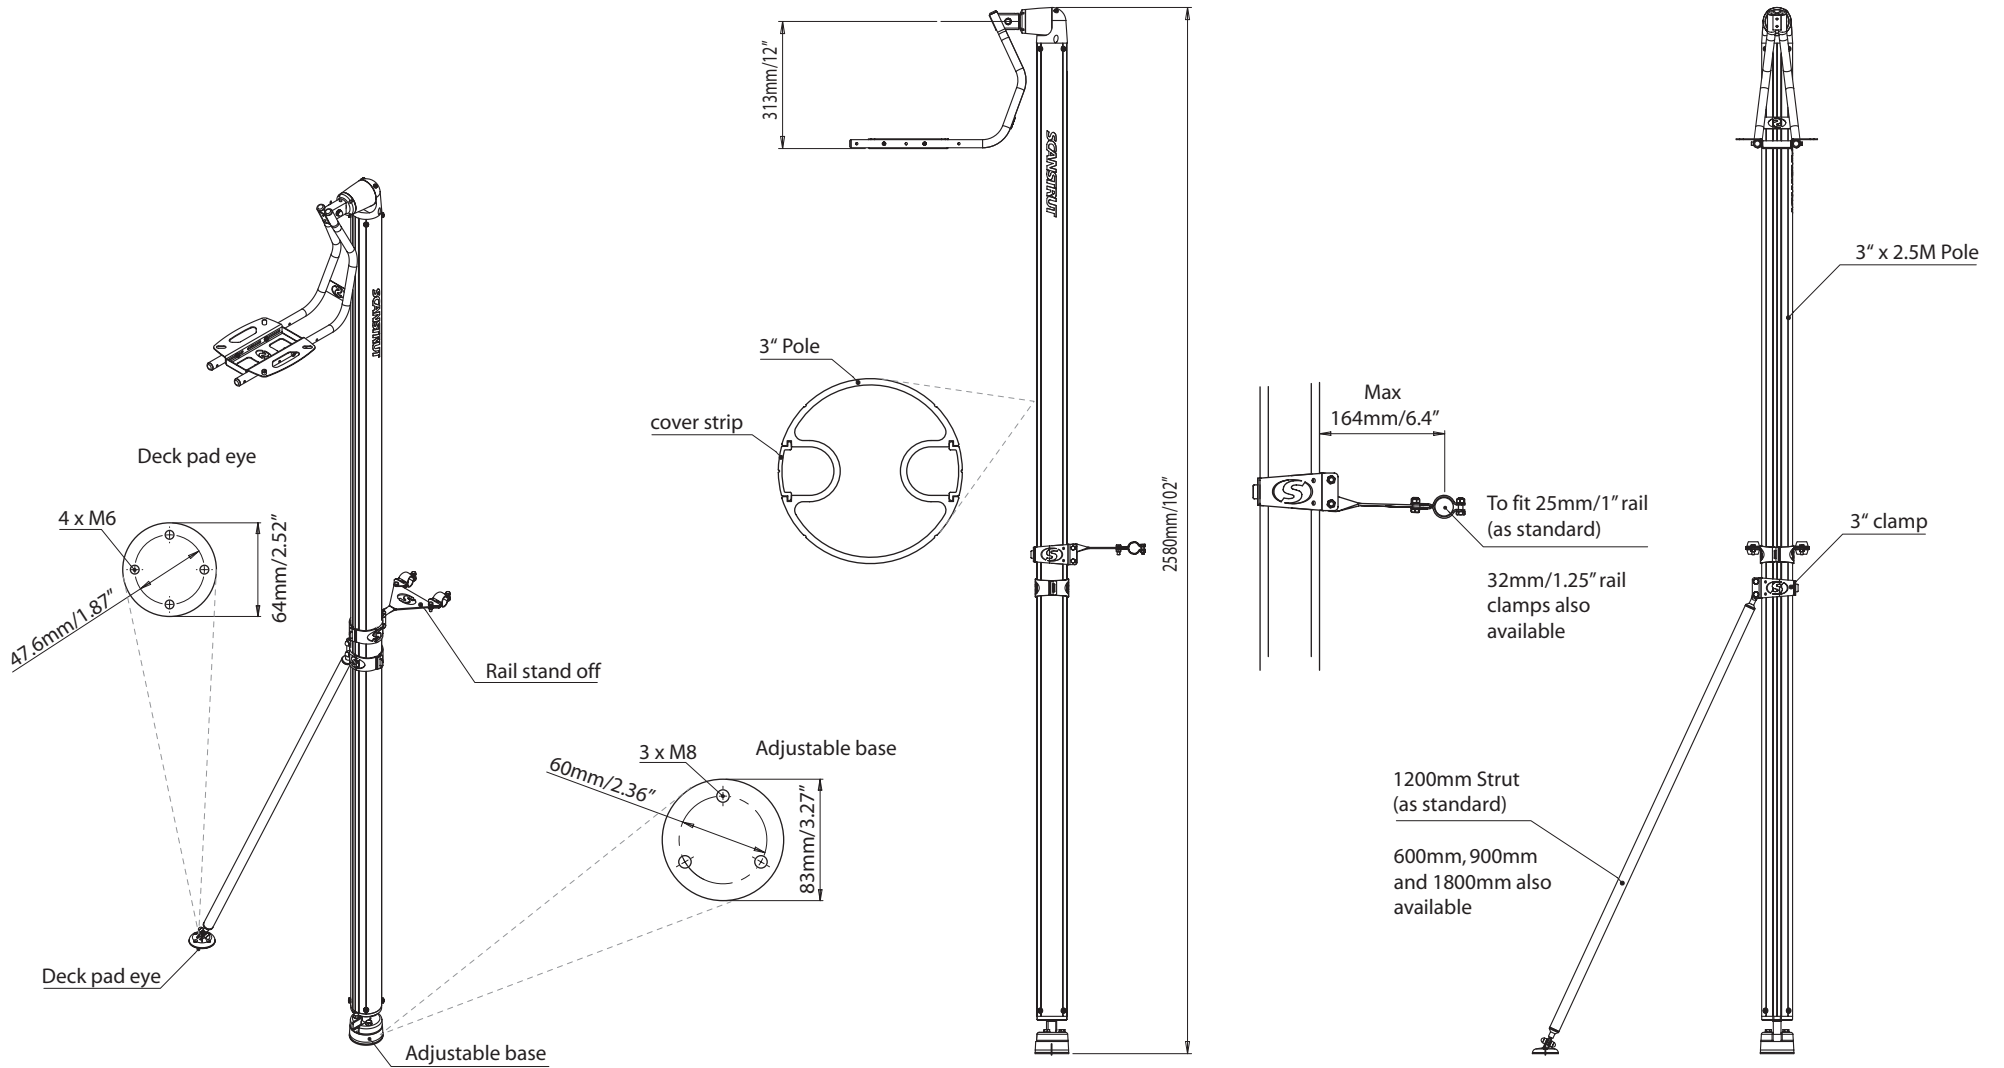

# Self Levelling Radar Mount - Pole - LMP 1/2

For help & information  
 email: [technical@scanstrut.com](mailto:technical@scanstrut.com)  
 tel: +44 (0) 1803 863800

**SCANSTRUT**  
 INSTALLATION SOLUTIONS FOR MARINE ELECTRONICS™