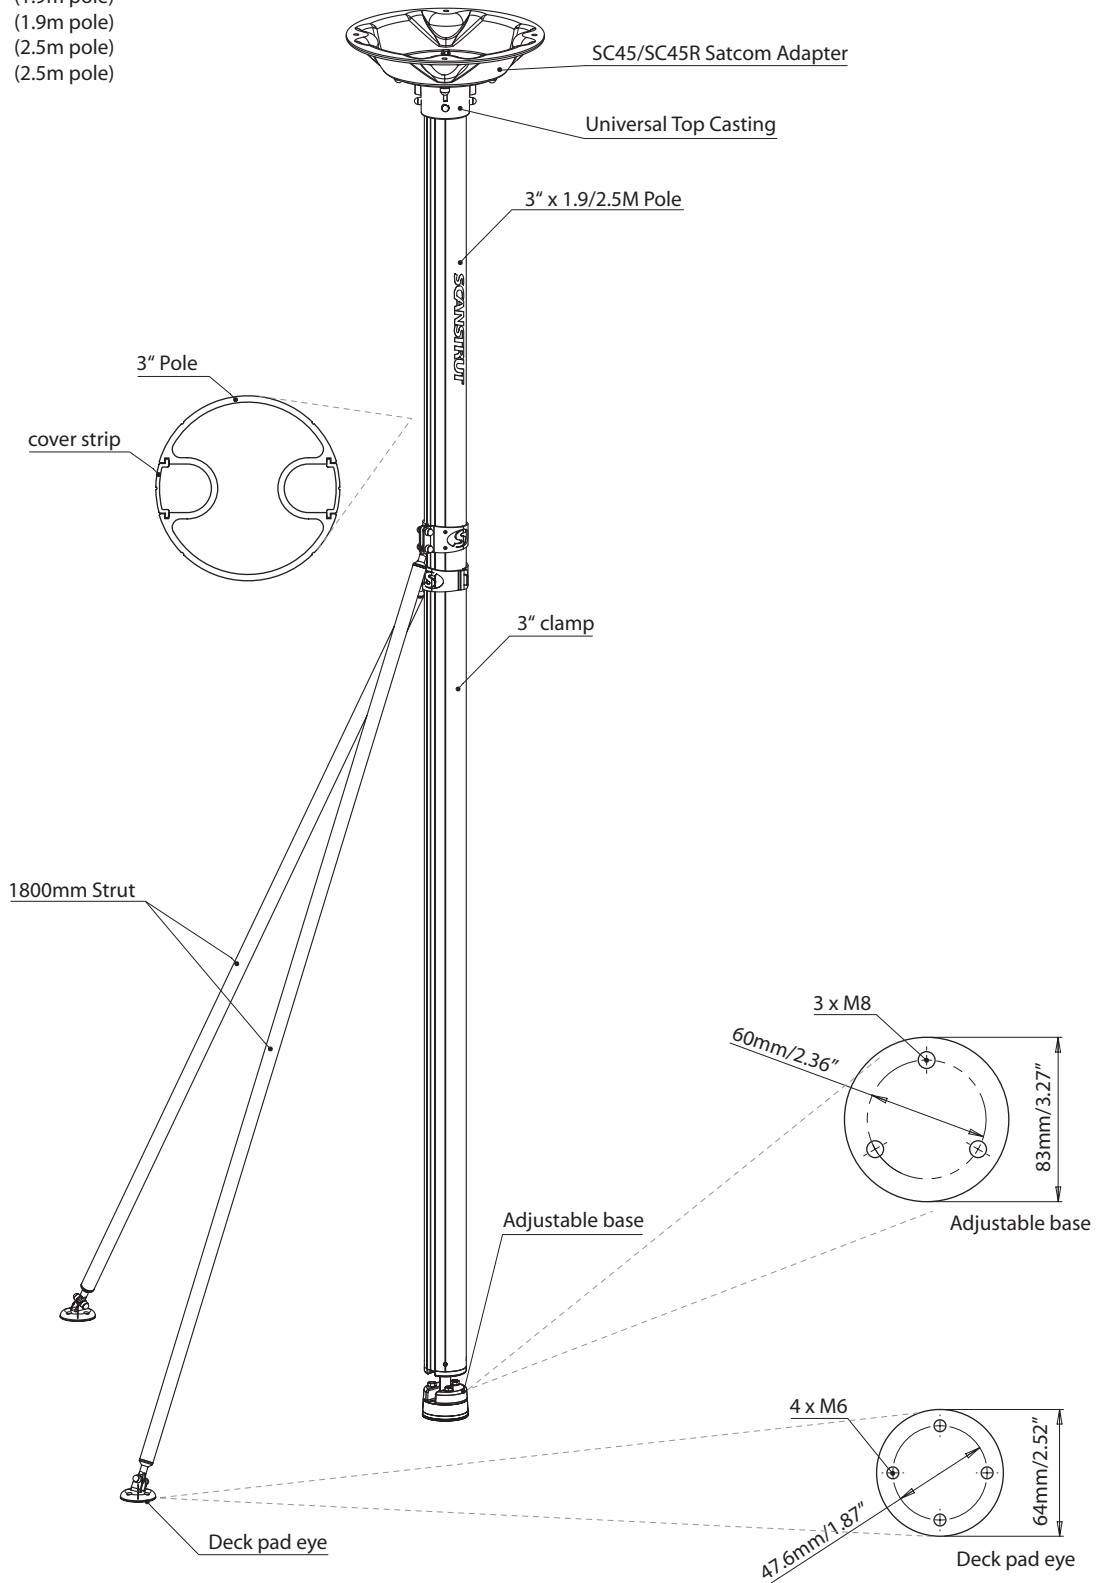

SC100 Pole Mount

For help & information
 email: technical@scanstrut.com
 tel: +44 (0) 1803 863800

SC105/6-45/45R Pole Mount

For help & information
 email: technical@scanstrut.com
 tel: +44 (0) 1803 863800

Product Configurations:

SC105-45	(1.9m pole)
SC105-45R	(1.9m pole)
SC106-45	(2.5m pole)
SC106-45R	(2.5m pole)

SCANSTRUT®
 INSTALLATION SOLUTIONS FOR MARINE ELECTRONICS™