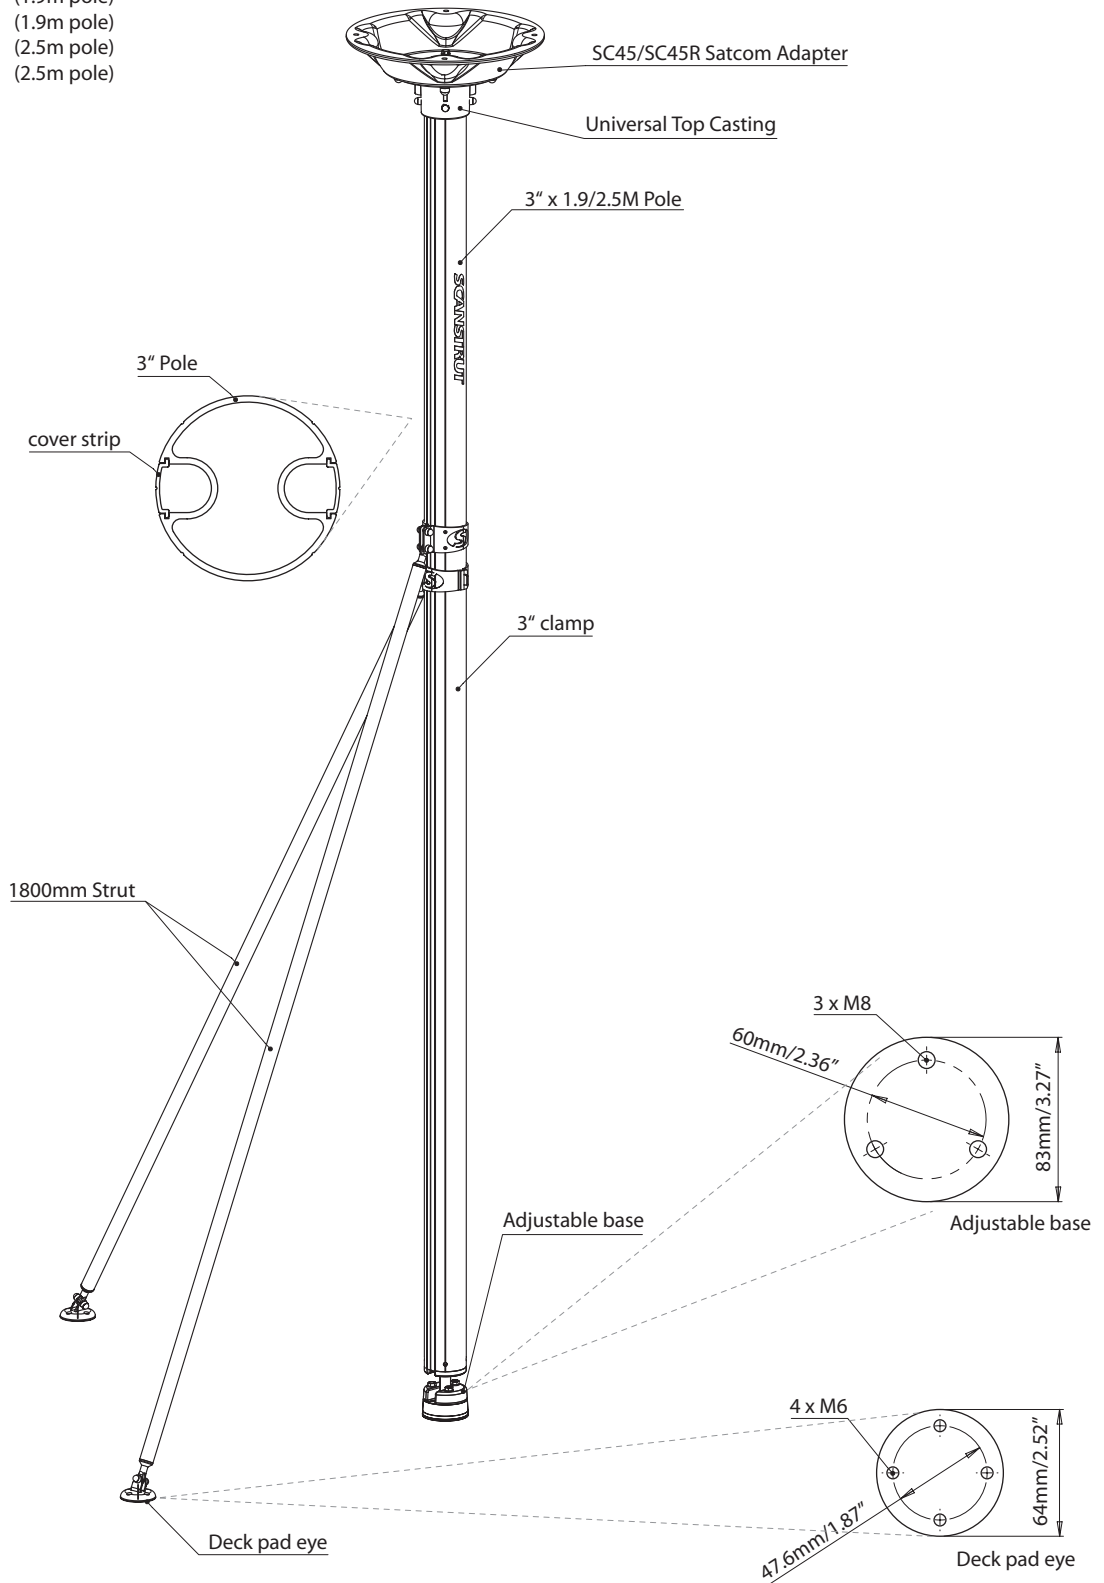

# SC100 Pole Mount

For help & information  
 email: [technical@scanstrut.com](mailto:technical@scanstrut.com)  
 tel: +44 (0) 1803 863800

# SC105/6-45/45R Pole Mount

For help & information  
email: [technical@scanstrut.com](mailto:technical@scanstrut.com)  
tel: +44 (0) 1803 863800

## Product Configurations:

SC105-45	(1.9m pole)
SC105-45R	(1.9m pole)
SC106-45	(2.5m pole)
SC106-45R	(2.5m pole)

**SCANSTRUT**<sup>®</sup>  
INSTALLATION SOLUTIONS FOR MARINE ELECTRONICS<sup>™</sup>