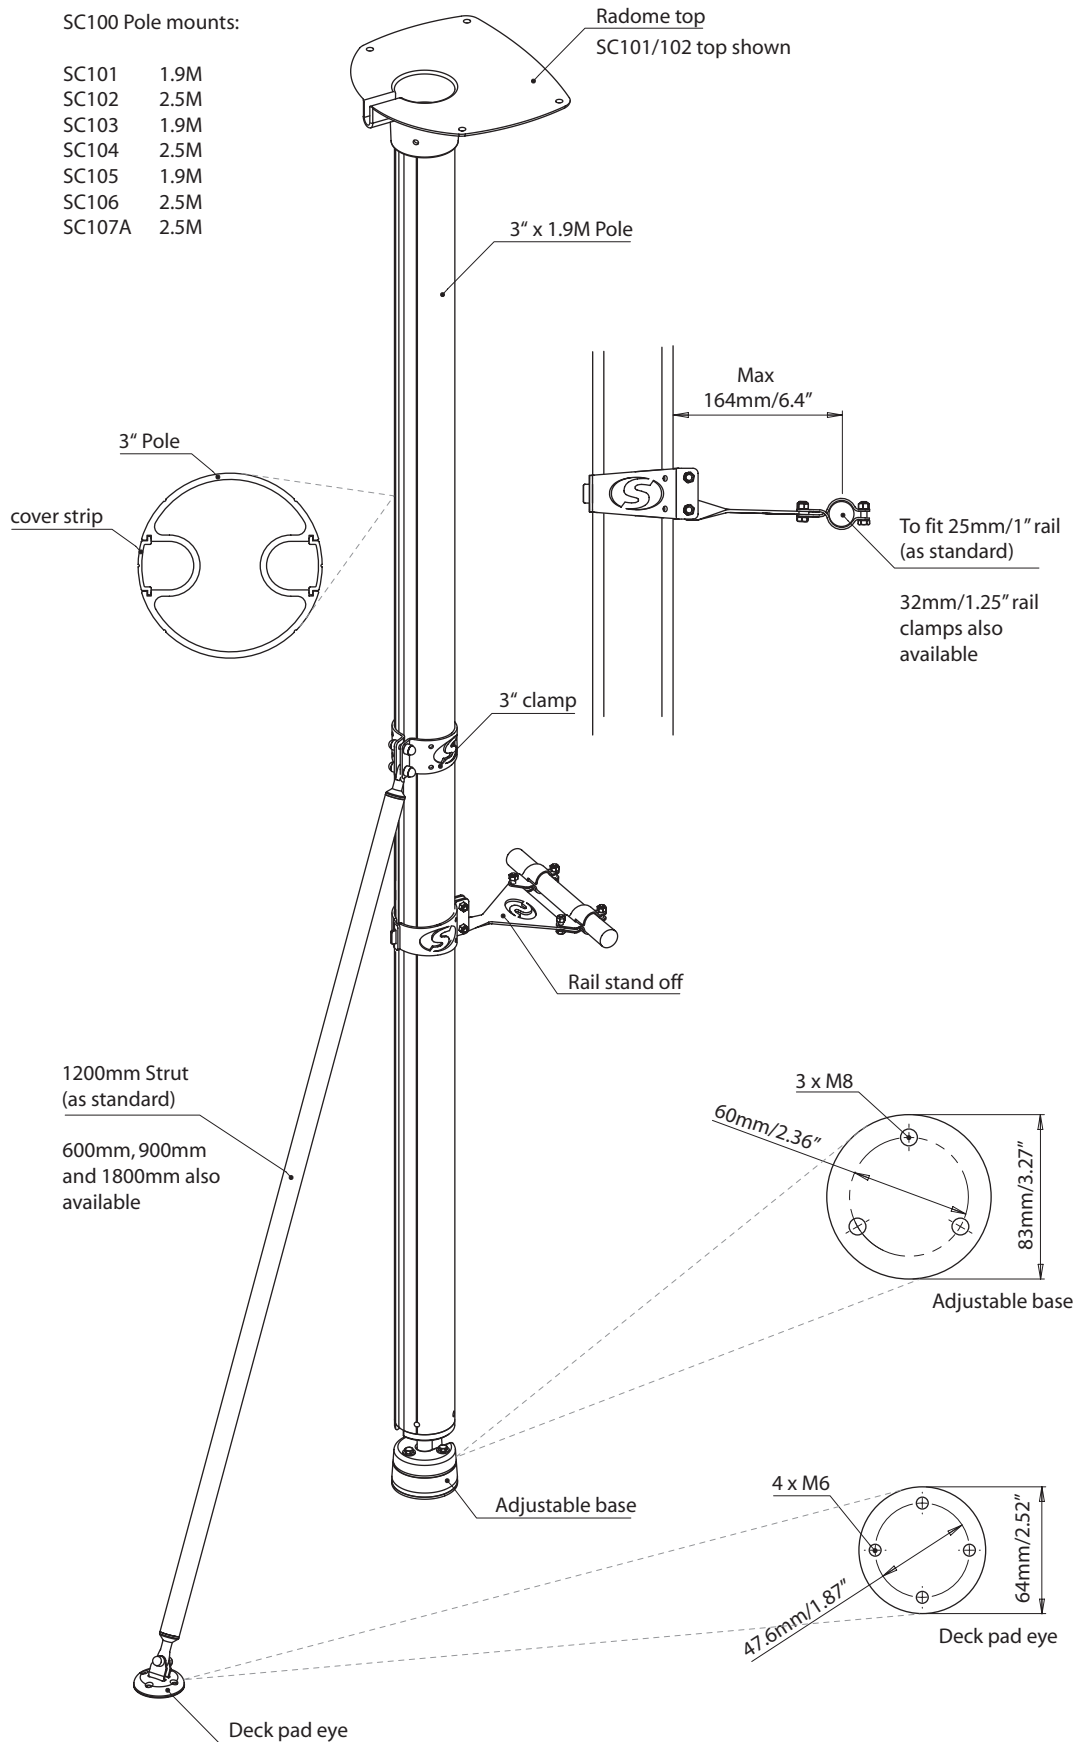

SC100 Pole Mount

For help & information
 email: technical@scanstrut.com
 tel: +44 (0) 1803 863800

SC105/6-45/45R Pole Mount

For help & information
 email: technical@scanstrut.com
 tel: +44 (0) 1803 863800

Product Configurations:

SC105-45	(1.9m pole)
SC105-45R	(1.9m pole)
SC106-45	(2.5m pole)
SC106-45R	(2.5m pole)

SCANSTRUT®
 INSTALLATION SOLUTIONS FOR MARINE ELECTRONICS™