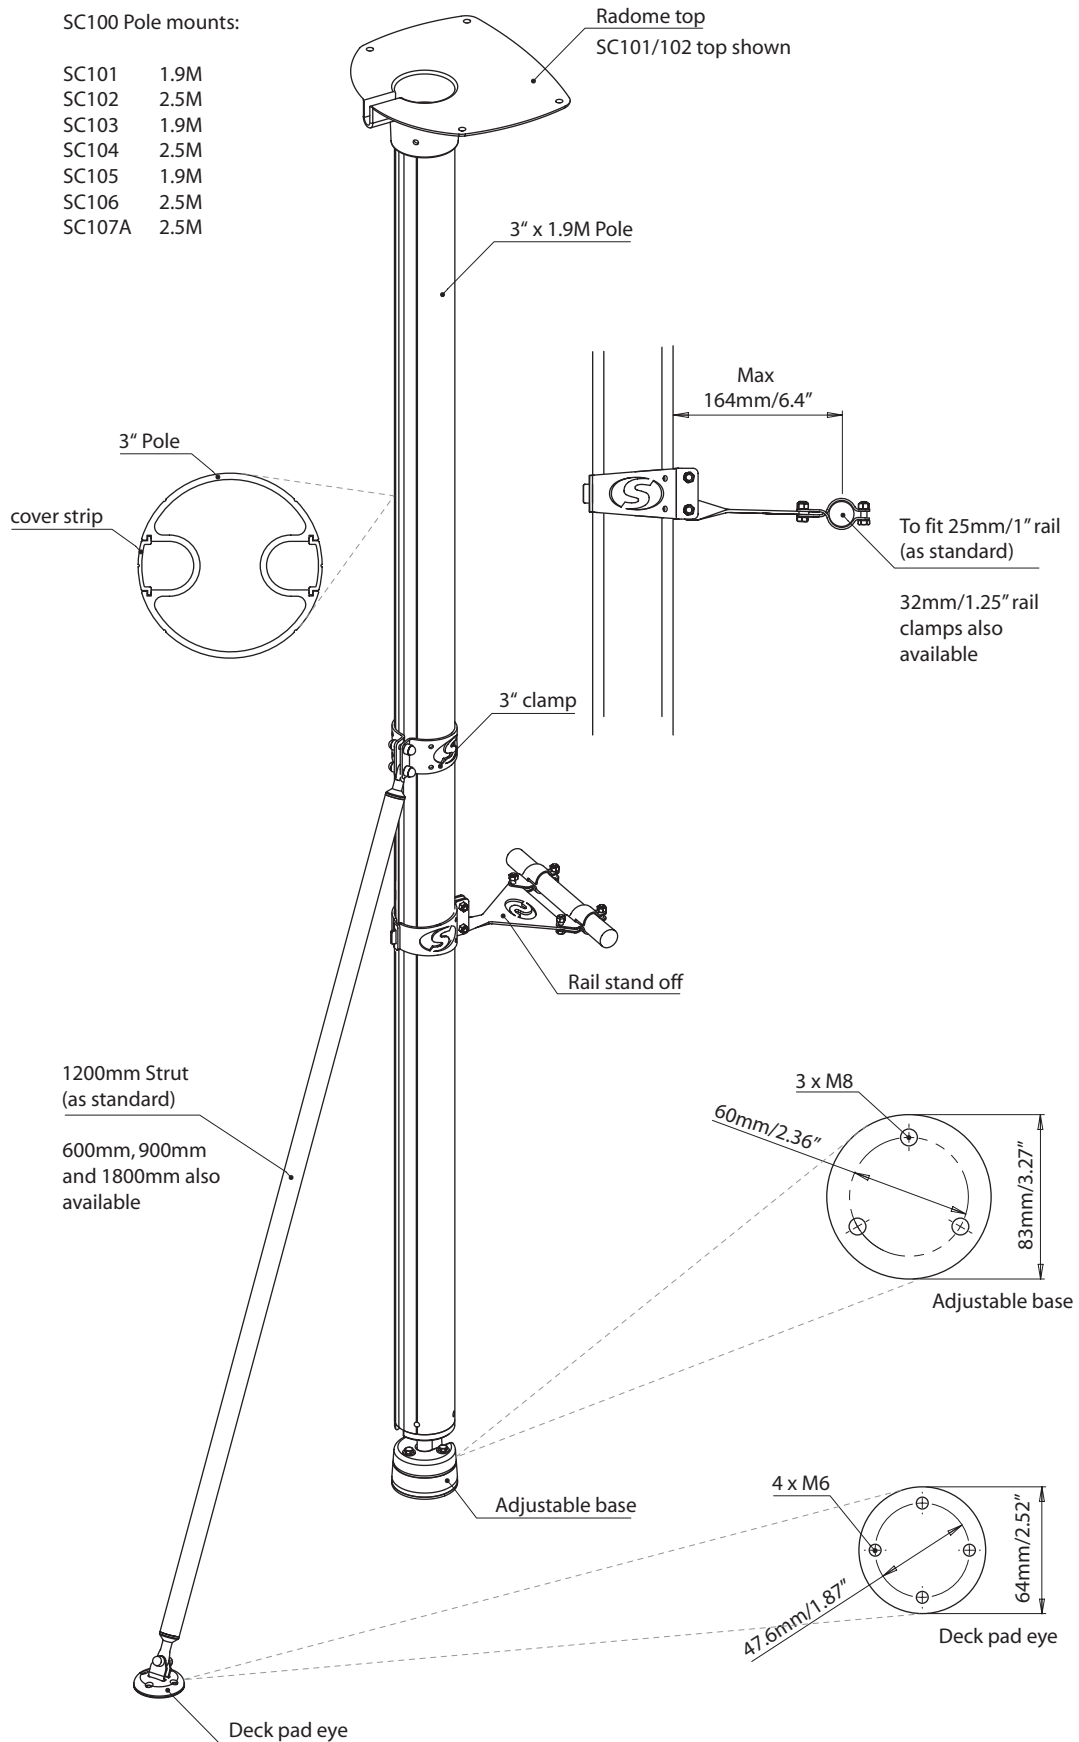

# SC100 Pole Mount

For help & information  
 email: [technical@scanstrut.com](mailto:technical@scanstrut.com)  
 tel: +44 (0) 1803 863800

# SC105/6-45/45R Pole Mount

For help & information  
email: [technical@scanstrut.com](mailto:technical@scanstrut.com)  
tel: +44 (0) 1803 863800

## Product Configurations:

SC105-45	(1.9m pole)
SC105-45R	(1.9m pole)
SC106-45	(2.5m pole)
SC106-45R	(2.5m pole)

**SCANSTRUT**<sup>®</sup>  
INSTALLATION SOLUTIONS FOR MARINE ELECTRONICS<sup>™</sup>