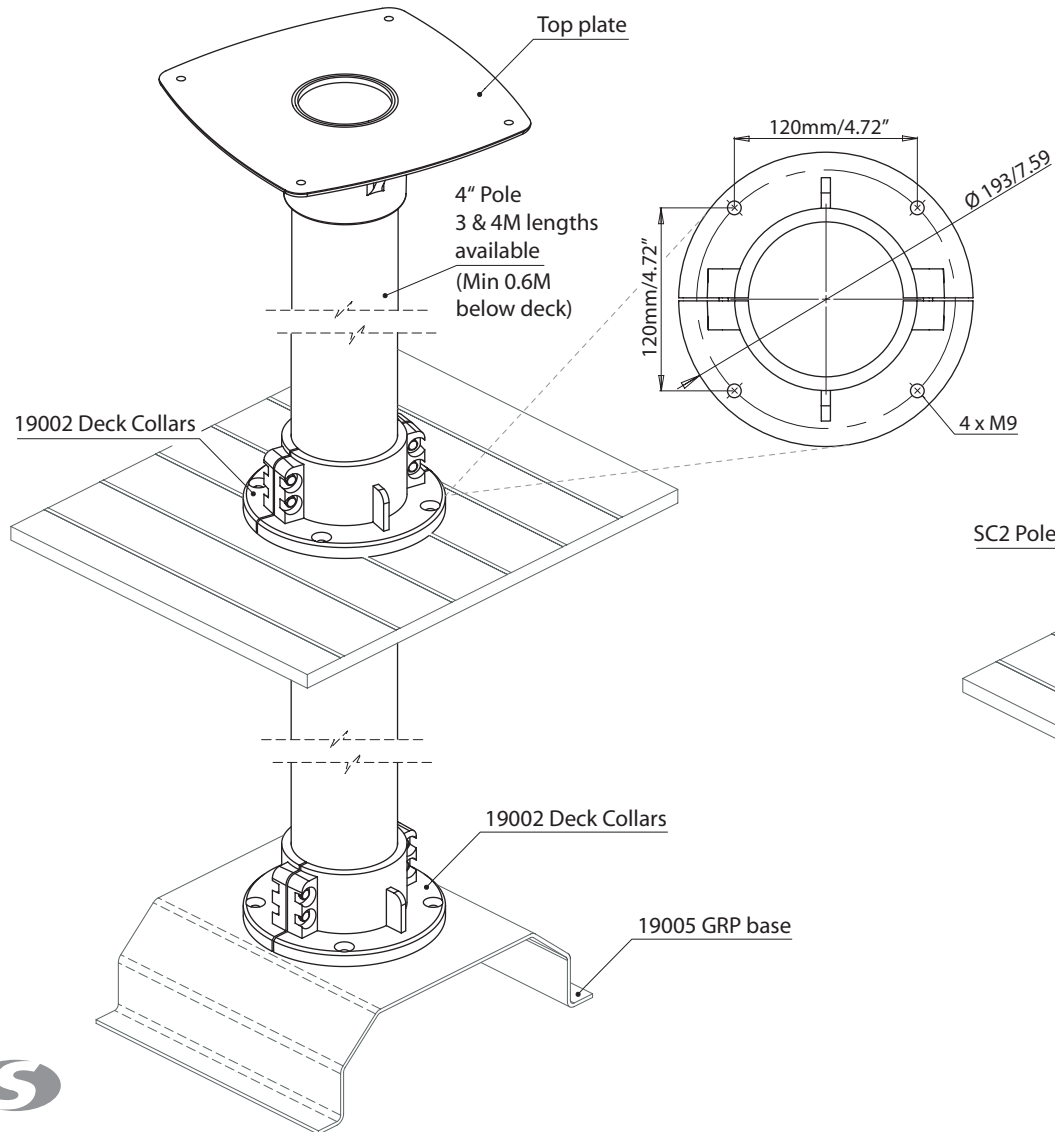

SC2 Pole Mount

For help & information
email: technical@scanstrut.com
tel: +44 (0) 1803 863800

Through-deck pole system SC2-3/4

Deck mounted pole system SC2-1

SCANSTRUT
INSTALLATION SOLUTIONS FOR MARINE ELECTRONICS™