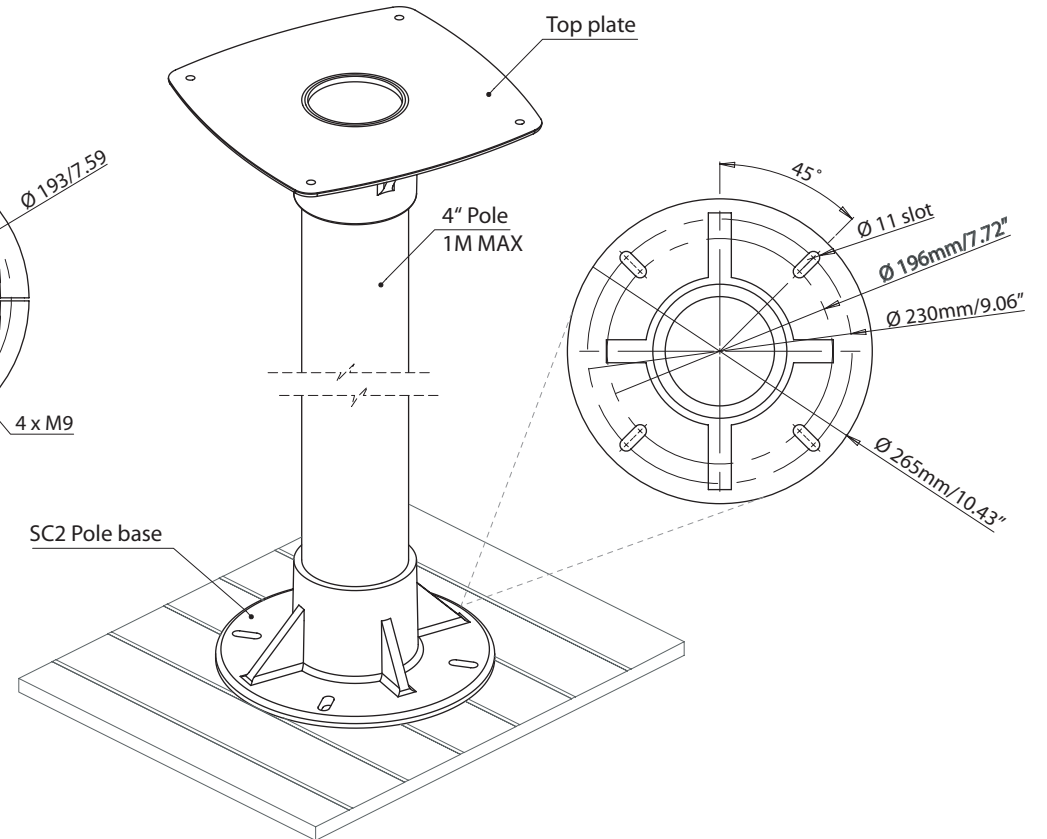

SC2 Pole Mount

For help & information
email: technical@scanstrut.com
tel: +44 (0) 1803 863800

Through-deck pole system SC2-3/4

Deck mounted pole system SC2-1

SCANSTRUT
INSTALLATION SOLUTIONS FOR MARINE ELECTRONICS™