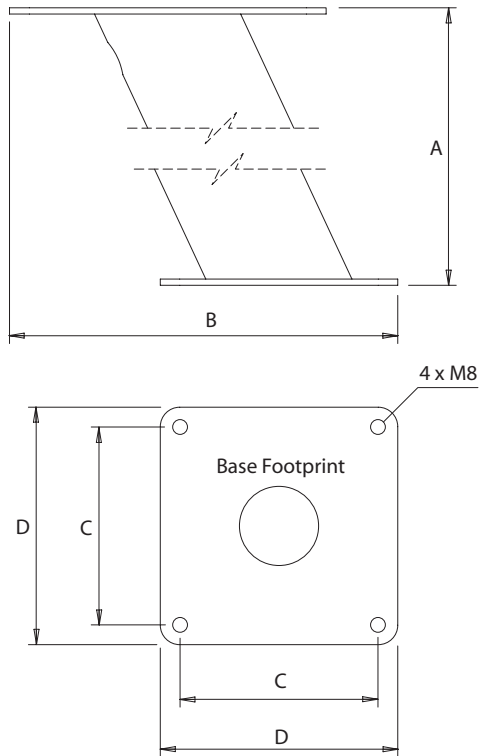

# Stainless PowerTower®

For help & information  
 email: [technical@scanstrut.com](mailto:technical@scanstrut.com)  
 tel: +44 (0) 1803 863800

|                | A<br>mm / inches | B<br>mm / inches | C<br>mm / inches | D<br>mm / inches |
|----------------|------------------|------------------|------------------|------------------|
| <b>SPT1001</b> | 152/6            | 263/10.3         | 127/5            | 152/6            |
| <b>SPT1002</b> | 152/6            | 245/9.6          | 127/5            | 152/6            |
| <b>SPT1004</b> | 152/6            | 270/10.6         | 152/6            | 203/8            |
| <b>SPT1005</b> | 152/6            | 270/10.6         | 152/6            | 203/8            |

All SPT's are 25° aft leaning

**SCANSTRUT**®  
 INSTALLATION SOLUTIONS FOR MARINE ELECTRONICS™